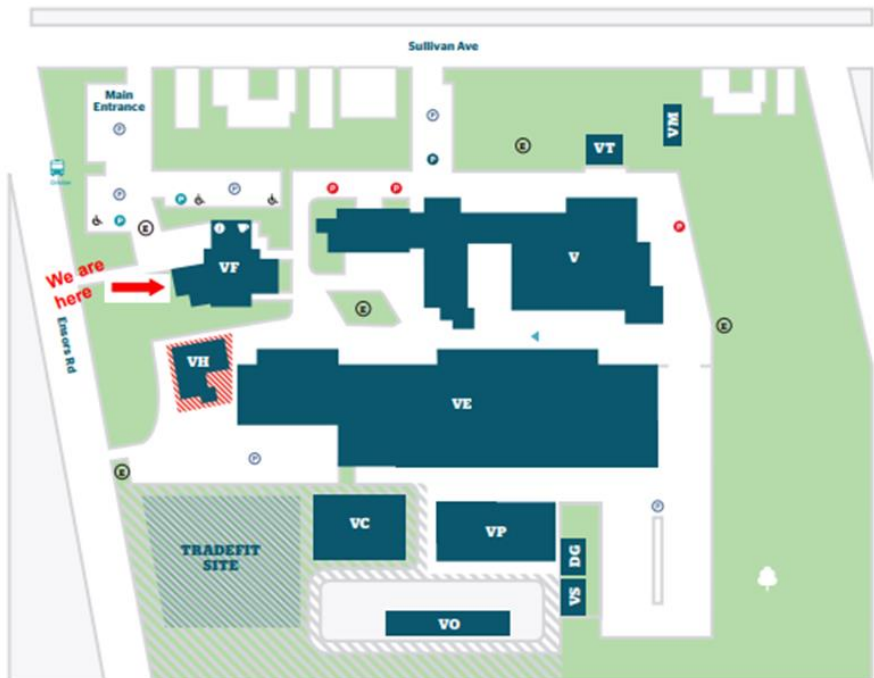

Woolston Campus Ensors Road

V Electrical Trades
Furniture
Joinery / Carpentry
Tutor offices
Administration offices

VE Plumbing
Welding
Fabrication
Automotive engineering
Auto electrical
Manufacturing
Auto body
Collision repair
Automotive refinishing
Painting
Decorating

VF Student Services
Admissions and Enrolments
Library
Café

VO Lines area

VC Carpentry barn

VT Timber store

VS Generic class rooms

KEY

- Admissions & Enrolments, Information Desk
- Accessible Carpark
- Student/Staff Carpark
- Visitor Carpark
- Floater Carpark
- Corporate Carpark
- Cats
- High Viz, Safety Shoe Area
- Allocated Green Space
- Fenced Off Red Stickered Area
- One Way Traffic
- Evacuation Points

Ph 03 940 8000 | 0800 24 24 76

ara.ac.nz