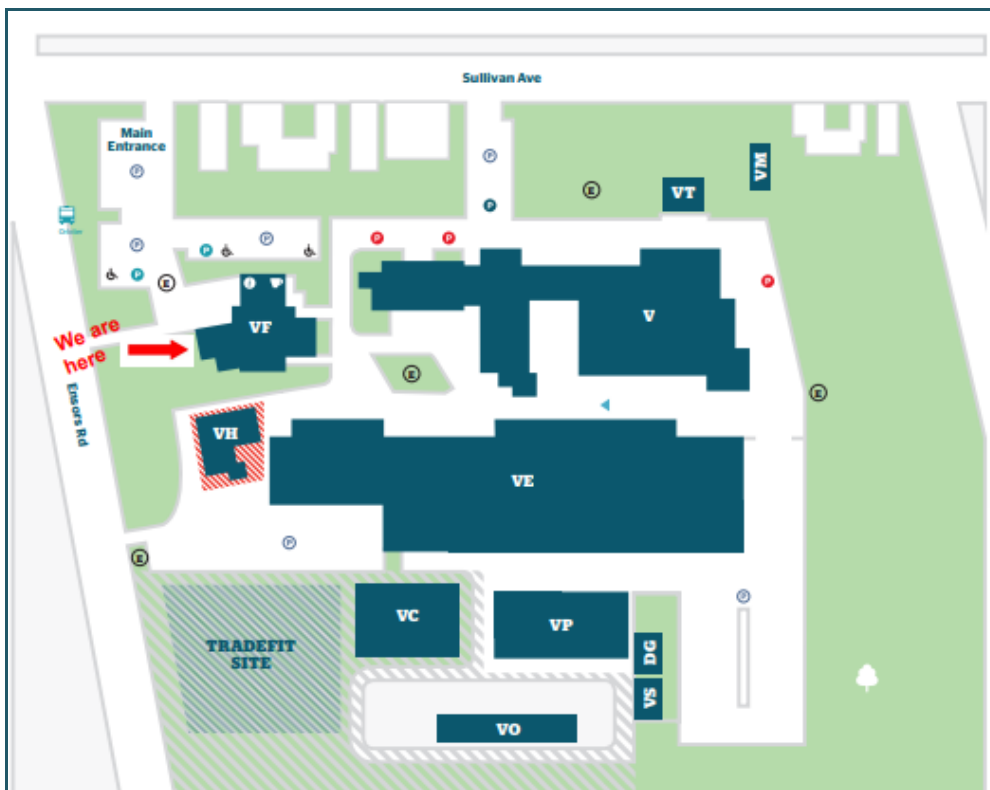

Woolston Campus Ensors Road

V Electrical Trades
Furniture
Joinery / Carpentry
Tutor offices
Administration offices

VE Plumbing
Welding
Fabrication
Automotive engineering
Auto electrical
Manufacturing
Auto body
Collision repair
Automotive refinishing
Painting
Decorating

VF Student Services
Admissions and Enrolments
Library
Cafe

VP Carpentry barn
Drainlaying barn
Plastering barn
Plumbing barn

VO Lines area

VC Carpentry barn

VT Timber store

VM Generic class rooms

KEY

Accessible Carpark

Student/Staff Carpark

Visitor Carpark

Fleet Carpark

Corporate Carpark

Cafe

High Viz, Safety Shoe Area

Allocated Green Space

Fenced Off Red Stickered Area

One Way Traffic

Evacuation Points