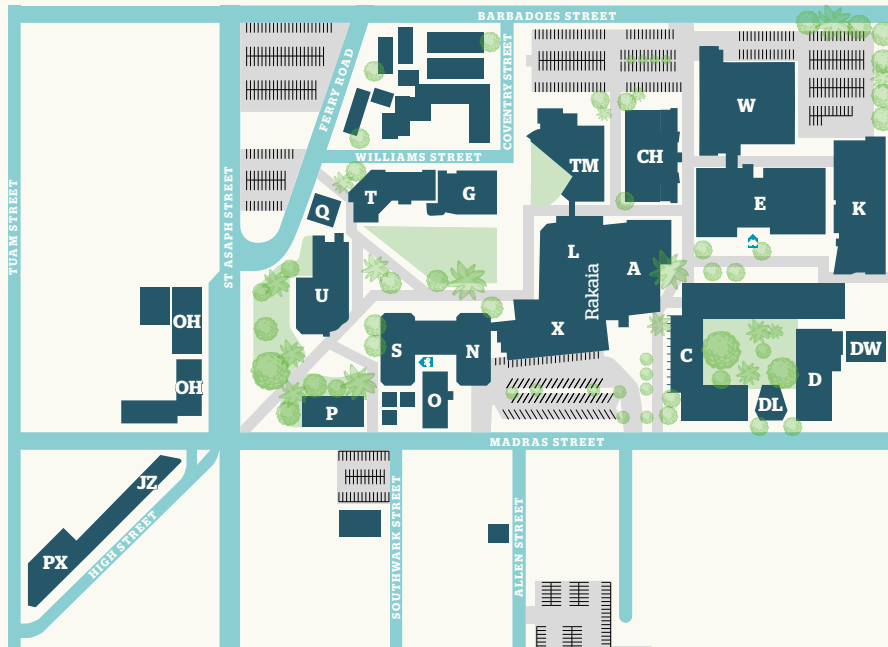

4pm Nursing info session (30 minutes)

4.30pm Medical Imaging info session (30 minutes)

4.30pm Manawa Tour (30 minutes)

5pm Manawa Tour (30 minutes)

5pm Midwifery info session (60 minutes)

Manawa campus map - Antigua Street

City campus and accommodation tours

City campus tours leaving from the meeting point in the Whareora (includes a brief stop at Te Ōhaka - Centre of Growth and Innovation)

20 minute tour: 3.30pm | 4pm | 4.30pm | 5pm

Ōtautahi House student accommodation tours leaving from the meeting point in the Whareora

30 minute tour: 3.30pm | 4.30pm

City campus map - Madras Street

Woolston campus tours

Campus tours will be available on demand between 3pm and 5.30pm.