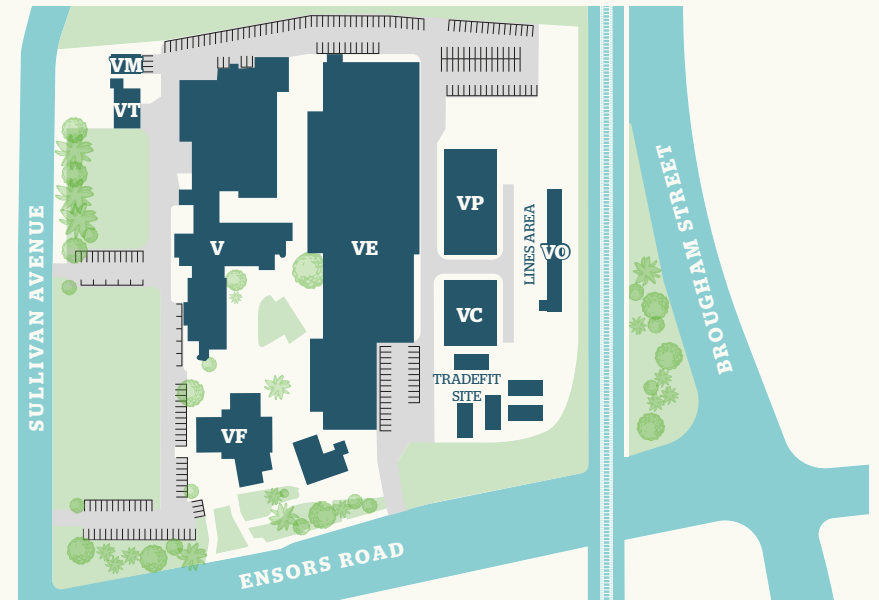

Woolston campus map - Ensors Road