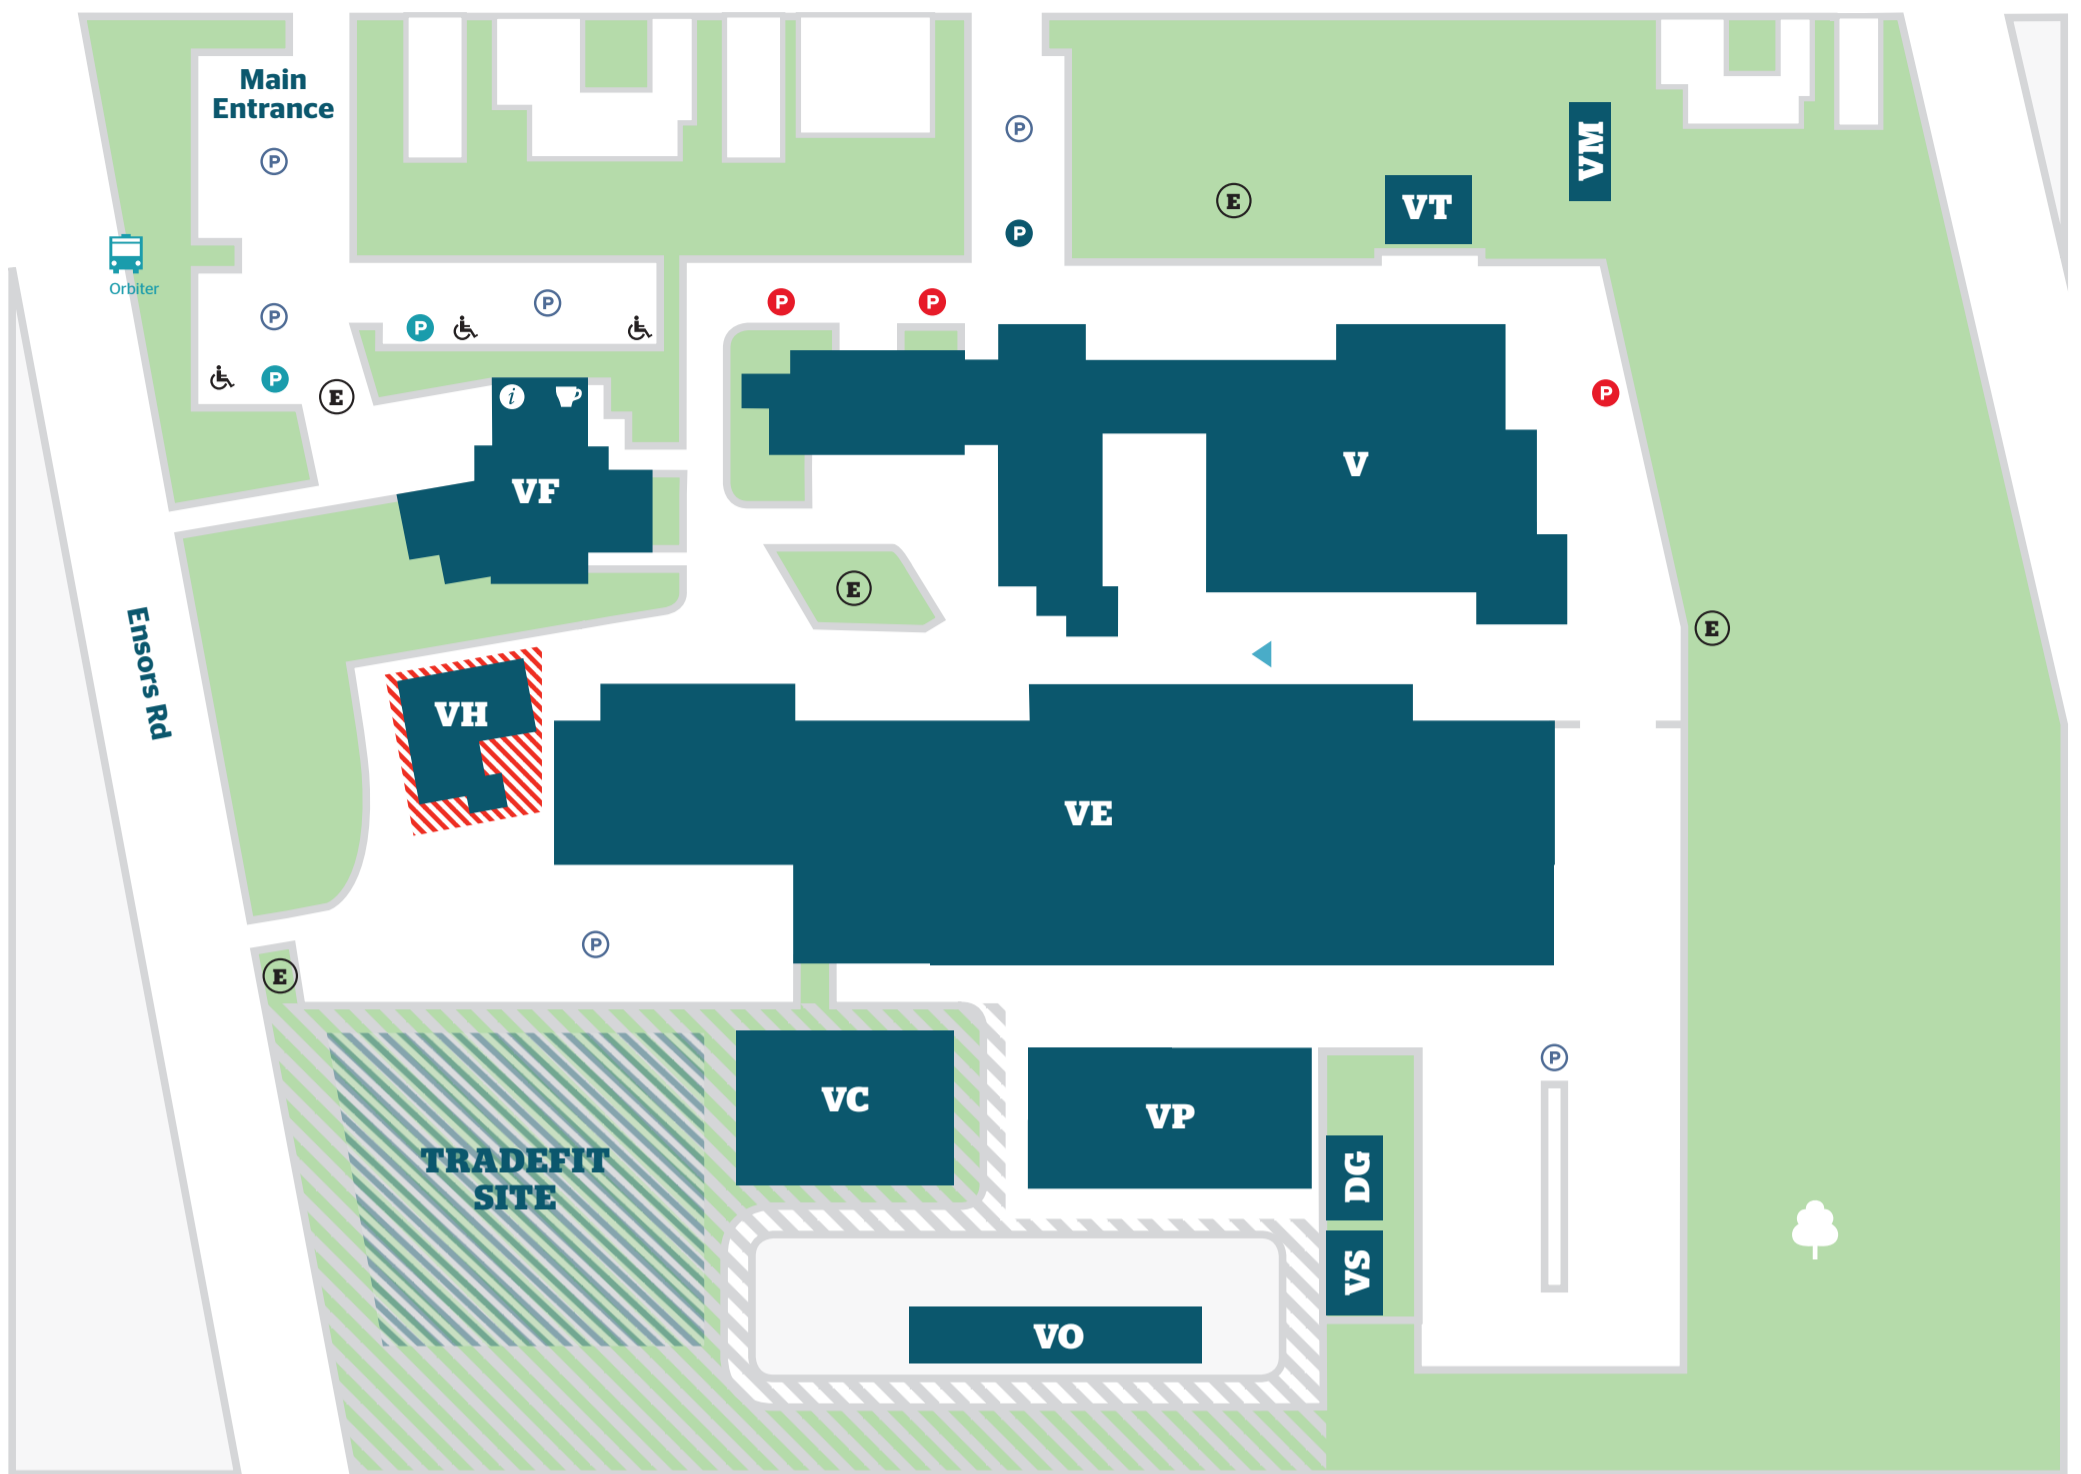

Sullivan Ave

Woolston Campus Ensors Road

V Electrical Trades
Furniture
Joinery / Carpentry
Tutor offices
Administration offices

VE Plumbing
Welding
Fabrication
Automotive engineering
Auto electrical
Manufacturing
Auto body
Collision repair
Automotive refinishing
Painting
Decorating

VF Student Services
Admissions and Enrolments
Library
Café

VP Carpentry barn
Drainlaying barn
Plastering barn
Plumbing barn

VO Lines area

VC Carpentry barn

VT Timber store

VS Generic class rooms

KEY

Admissions & Enrolments, Information Desk

Accessible Carpark

Student/Staff Carpark

Visitor Carpark

Fleet Carpark

Corporate Carpark

Café

High Viz, Safety Shoe Area

Allocated Green Space

Fenced Off Red Stickered Area

One Way Traffic

Evacuation Points

*Please check with Metroinfo for the latest bus information.