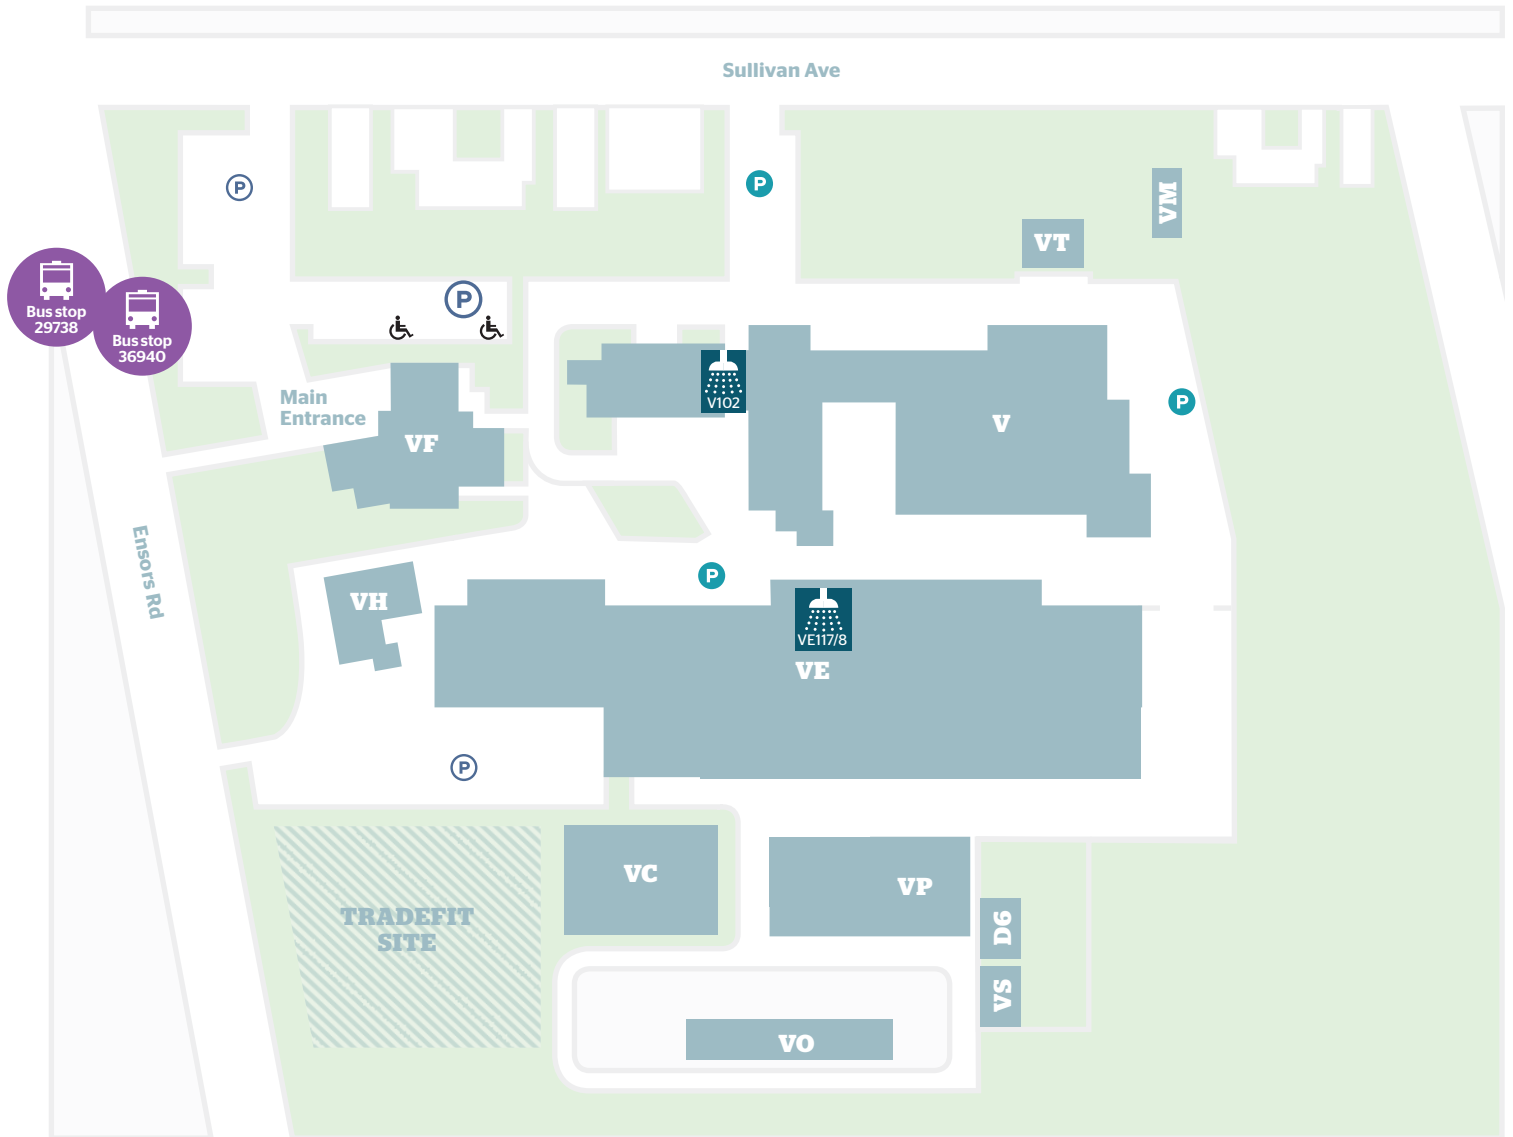

CAMPUS TRANSPORT MAP

WOOLSTON CAMPUS

KEY

Bus Stop*

Shower

Accessible Carpark

Student Carpark

Staff & Visitor Carpark only

BUS STOP KEY:	Stop No.	Bus No.	Destination
	29738	Orbiter	City Wide Anti-Clockwise
	36940	Orbiter	City Wide Clockwise

ara.ac.nz

KNOWLEDGE AT WORK

CHRISTCHURCH | ASHBURTON | TIMARU | OAMARU | ONLINE